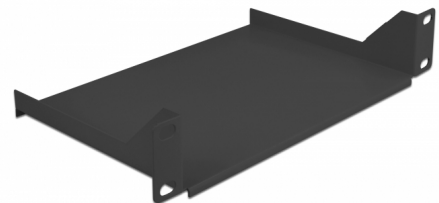

Delock 10" Shelf for network cabinet 1U black

Description

This 10" shelf by Delock is suitable for installation in a 10" network cabinet. The shelf provides the perfect storage surface for components that cannot be installed and leaves a neat and tidy impression in the network cabinet.

Item no. 66853

EAN: 4043619668533

Country of origin: China

Package: Box

Technical details

- For mounting in 10" network cabinet, 1U
- Shelf area: ca. 215 x 150 mm
- Load capacity up to 10 kg
- Colour: black
- Material: sheet steel

Package content

- 10" shelf
- 4 x screws
- 4 x caged nut
- 4 x washers

Images

General

| | |
|----------------|-------|
| Mounting type: | 10 in |
|----------------|-------|

Physical characteristics

| | |
|-----------|-------------|
| Material: | sheet steel |
| Length: | 215 mm |
| Width: | 150 mm |
| Colour: | black |