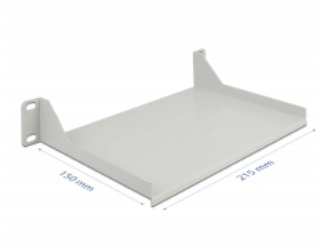

Delock 10" Shelf for network cabinet 1U grey

Description

This 10" shelf by Delock is suitable for installation in a 10" network cabinet. The shelf provides the perfect storage surface for components that cannot be installed and leaves a neat and tidy impression in the network cabinet.

Item no. 66854

EAN: 4043619668540

Country of origin: China

Package: Box

Technical details

- For mounting in 10" network cabinet, 1U
- Shelf area: ca. 215 x 150 mm
- Load capacity up to 10 kg
- Colour: grey
- Material: sheet steel

Package content

- 10" shelf
- 4 x screws
- 4 x caged nut
- 4 x washers

Images

General

Mounting type:	10 in
----------------	-------

Physical characteristics

Material:	sheet steel
Length:	215 mm
Width:	150 mm
Colour:	grey