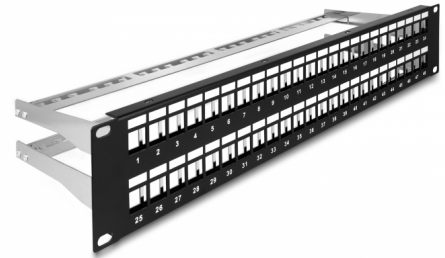

Delock 19" Keystone Patch Panel 48 port with strain reliefs 2U black

Description

This patch panel by Delock can be mounted in a 19" cabinet. With its standardized dimensions, it is suitable for easy snap-in mounting of 48 Keystone modules.

Cable fixing for optimal cable management

On the back of the patch panel, the cables can be fixed with cable ties to enable clear and orderly cable routing.

Item no. 66878

EAN: 4043619668786

Country of origin: China

Package: Box

Technical details

- For mounting in 19" network cabinet, 2U
- 48 Keystone ports 16.5 x 14.9 mm
- With labelling field
- Material: metal
- Colour: black
- Dimensions (LxWxH): ca. 482 x 151 x 88 mm

Package content

- 19" patch panel
- 48 x cable tie
- 4 x screw
- Ground wire