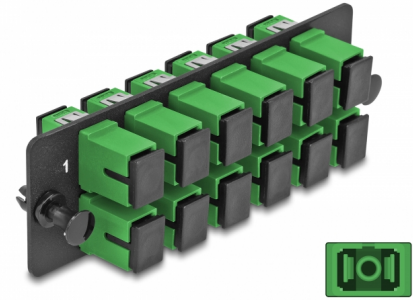

Delock Fiber Optic Adapter Panel SC Simplex APC 12 Port green

Description

This panel by Delock is equipped with twelve SC Simplex couplers and is suitable for installation in 19" fiber optic HD (High Density) patch panel by Delock (66924). With the SC Simplex couplers, fiber optic male connectors can be easily connected to each other.

Item no. 66926

EAN: 4043619669264

Country of origin: China

Package: Zip poly bag

Technical details

- Connectors:
 - 12 x SC Simplex female >
 - 12 x SC Simplex female
- For 12 OS2 Single-mode fibers
- Zirconia ceramic ferrule with protection cap
- For mounting in 19" fiber optic HD (High Density) patch panel, 1U
- 12 ports with SC Simplex couplers
- Material: metal / plastic
- Colour: green / black
- Dimensions (LxWxH): ca. 109 x 35 x 20 mm

System requirements

- 19" fiber optic HD (High Density) patch panel

Package content

- Fiber optic adapter panel

Images

Interface

Connector 1:	12 x SC Simplex female
Connector 2:	12 x SC Simplex female

Physical characteristics

Material:	metal / plastic
Length:	109 mm
Width:	35 mm
Height:	20 mm
Colour:	green / black