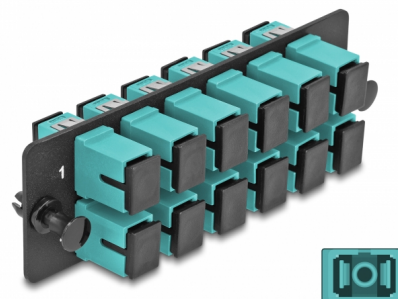

# Delock Fiber Optic Adapter Panel SC Simplex OM4 12 Port aqua

## Description

This panel by Delock is equipped with twelve SC Simplex couplers and is suitable for installation in 19" fiber optic HD (High Density) patch panel by Delock (66924). With the SC Simplex couplers, fiber optic male connectors can be easily connected to each other.

## Technical details

- Connectors:
  - 12 x SC Simplex female >
  - 12 x SC Simplex female
- For 12 multi-mode fiber OM4
- Zirconia ceramic ferrule with protection cap
- For mounting in 19" fiber optic HD (High Density) patch panel, 1U
- 12 ports with SC Simplex couplers
- Material: metal / plastic
- Colour: aqua / black
- Dimensions (LxWxH): ca. 109 x 35 x 20 mm

## Physical characteristics

Material:	metal / plastic
Length:	109 mm
Width:	35 mm
Height:	20 mm
Colour:	aqua / black