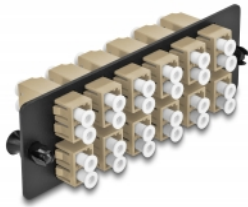

- Fiber optic adapter panel

Images