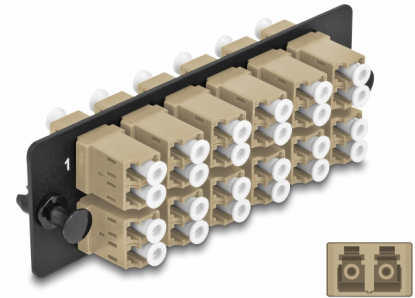

# Delock Fiber Optic Adapter Panel LC Duplex OM1 / OM2 12 Port beige

## Description

This panel by Delock is equipped with twelve LC Duplex couplers and is suitable for installation in 19" fiber optic HD (High Density) patch panel by Delock (66924). With the LC Duplex couplers, fiber optic male connectors can be easily connected to each other.

## Technical details

- Connectors:
  - 12 x LC Duplex female >
  - 12 x LC Duplex female
- For 24 OM1 / OM2 Multi-mode fibers
- Zirconia ceramic ferrule with protection cap
- For mounting in 19" fiber optic HD (High Density) patch panel, 1U
- 12 ports with LC Duplex couplers
- Material: metal / plastic
- Colour: beige / black
- Dimensions (LxWxH): ca. 109 x 35 x 20 mm

## Physical characteristics

Material:	metal / plastic
Length:	109 mm
Width:	35 mm
Height:	20 mm
Colour:	beige / black