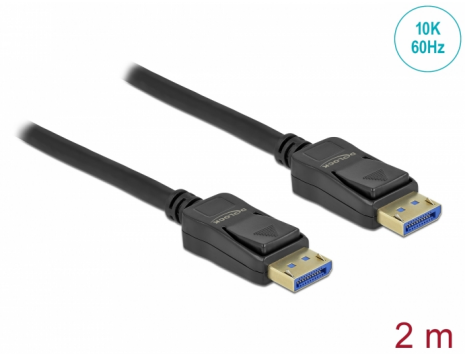

Delock DisplayPort cable 10K 60 Hz 54 Gbps ABS housing 2 m

Description

This cable by Delock is used to connect devices with a DisplayPort interface, such as monitors or TVs, to a PC or a laptop.

10K resolution and HDR support

By supporting a maximum bandwidth of 54 Gbps, content up to 10K (10240 x 4320 @ 60 Hz) resolution can be displayed.

Due to the HDR support colours are realistically displayed with impressive depth, brightness and contrast are optimally reproduced.

Item no. 80262

EAN: 4043619802623

Country of origin: China

Package: Box

Technical details

- Connectors:
 - 1 x DisplayPort male >
 - 1 x DisplayPort male
- DisplayPort 2.0 specification
- Downwards compatible to DisplayPort 1.4, 1.3, 1.2 and 1.1
- Pin 20 not connected
- Cable gauge: 28 AWG
- Cable diameter: ca. 7 mm
- Copper conductor
- Triple shielded cable
- Contacts gold-plated
- Connector finishing: gold-plated
- Transmission of audio and video signals
- Data transfer rate up to 54 Gbps
- Resolution up to:
 - Display with DSC support:
 - 10240 x 4320 @ 60 Hz
 - Display without DSC support:
 - 10240 x 4320 @ 30 Hz

Connector 1:	1 x DisplayPort male
Connector 2:	1 x DisplayPort male

Technical characteristics

Data transfer rate:	up to 54 Gbps
Maximum screen resolution:	10240 x 4320 @ 60 Hz

Physical characteristics

Connector finishing:	gold-plated
Pin finishing:	gold-plated
Conductor material:	copper
Conductor gauge:	28 AWG
Shielding:	triple
Length:	2 m
Colour:	black