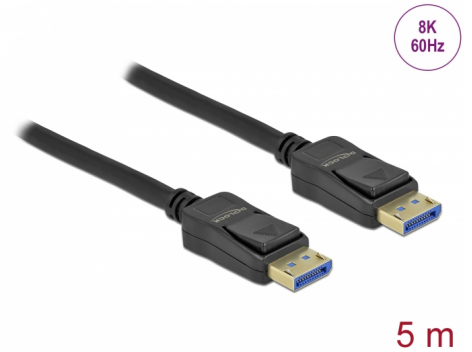

Delock DisplayPort cable 8K 60 Hz 40 Gbps 5 m

Description

This cable by Delock is used to connect devices with a DisplayPort interface, such as monitors or TVs, to a PC or a laptop.

8K resolution and HDR support

By supporting a maximum bandwidth of 40 Gbps, content up to 8K Ultra HD (7680 x 4320 @ 60 Hz) resolution can be displayed.

Due to the HDR support colours are realistically displayed with impressive depth, brightness and contrast are optimally reproduced.

Item no. 80264

EAN: 4043619802647

Country of origin: China

Package: Box

Technical details

- Connectors:
 - 1 x DisplayPort male >
 - 1 x DisplayPort male
- DisplayPort 2.0 specification
- Downwards compatible to DisplayPort 1.4, 1.3, 1.2 and 1.1
- Pin 20 not connected
- Cable gauge: 28 AWG
- Cable diameter: ca. 7 mm
- Copper conductor
- Triple shielded cable
- Contacts gold-plated
- Connector finishing: gold-plated
- Transmission of audio and video signals
- Data transfer rate up to 40 Gbps
- Resolution up to:
 - Display with DSC support:
 - 7680 x 4320 @ 60 Hz
 - Display without DSC support:
 - 7680 x 4320 @ 30 Hz
 (depending on the system and the connected hardware)

Connector 1:	1 x DisplayPort male
Connector 2:	1 x DisplayPort male

Technical characteristics

Data transfer rate:	up to 54 Gbps
Maximum screen resolution:	10240 x 4320 @ 60 Hz

Physical characteristics

Connector finishing:	gold-plated
Pin finishing:	gold-plated
Conductor material:	copper
Conductor gauge:	28 AWG
Shielding:	triple
Length:	5 m
Colour:	black