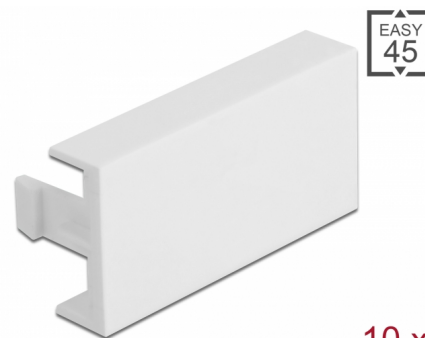

# Delock Easy 45 Module Cover Plate 45 x 22.5 mm 10 pieces white

## Description

This cover plate by Delock can be used to cover a free module port in a 45 mm module holder. The simple snap-in mechanism ensures that the cover is firmly in place and can be easily changed if necessary.

### Easy 45 connects

Easy 45 is a variable, modular system that allows components such as sockets, HDMI or USB connections to be added according to your needs. The Easy 45 modules are standardised and can be mounted in various module holder or cable ducts. Easy 45 builds the interface between electrical, network and system installation and many peripheral devices such as TV, monitors, printers, laptops and much more.

## Technical details

- Material: PC plastic
- Suitable for module holder Delock Easy 45
- Suitable for 45 mm cable duct with minimum depth 45 mm
- Module size: 22.5 x 45 mm
- Dimensions (LxWxH): ca. 45.0 x 22.5 x 22.0 mm
- Colour: white