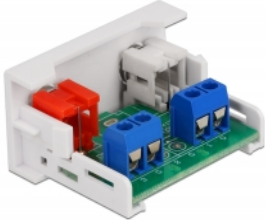

- Easy 45 module

Images