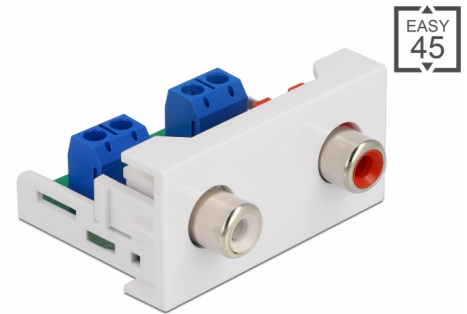

Delock Easy 45 Module 2 x RCA female port 22.5 x 45 mm

Description

This Easy 45 module by Delock is designed to provide two RCA female ports. The simple snap-in mechanism ensures that the module is firmly in place and can be easily removed if necessary.

Easy 45 connects

Easy 45 is a variable, modular system that allows components such as sockets, HDMI or USB connections to be added according to your needs. The Easy 45 modules are standardised and can be mounted in various module holder or cable ducts. Easy 45 builds the interface between electrical, network and system installation and many peripheral devices such as TV, monitors, printers, laptops and much more.

Item no. 81338

EAN: 4043619813384

Country of origin: China

Package: White Box

Technical details

- Connectors:
external: 2 x RCA female
internal: 1 x 4 pin terminal block screw terminal
- Material: ABS plastic
- Suitable for module holder Delock Easy 45
- Suitable for 45 mm cable duct with minimum depth 45 mm
- Module size: 22.5 x 45 mm
- Dimensions (LxWxH): ca. 22.5 x 45.0 x 39.0 mm
- Colour: white

Connector 1:	1 x 4 Pin Terminalblock Schraubklemme
Connector 2:	2 x RCA female

Physical characteristics

Length:	45 mm
Width:	22.5 mm
Height:	39 mm
Colour:	RAL 9003 Weiß