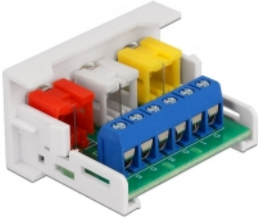

- Easy 45 module

Images