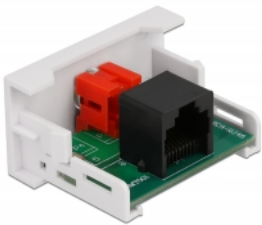

- A free module port Delock Easy 45

Package content

- Easy 45 module

Images