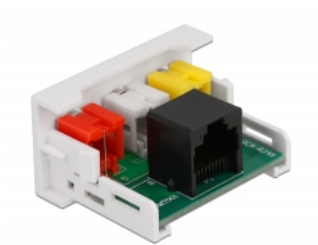

System requirements

1. A free module port Delock Easy 45
2. ---

Package content

1. Easy 45 module
2. ---

Images