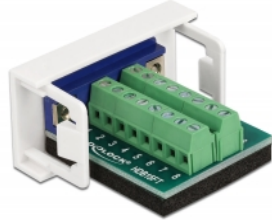

Delock Easy 45 Module VGA female to Terminal Block 22.5 x 45 mm

Description

This Easy 45 module by Delock is designed to provide a VGA female port. The simple snap-in mechanism ensures that the module is firmly in place and can be easily removed if necessary.

Easy 45 connects

Easy 45 is a variable, modular system that allows components such as sockets, HDMI or USB connections to be added according to your needs. The Easy 45 modules are standardised and can be mounted in various module holder or cable ducts. Easy 45 builds the interface between electrical, network and system installation and many peripheral devices such as TV, monitors, printers, laptops and much more.

Item no. 81346

EAN: 4043619813469

Country of origin: China

Package: Zip poly bag

Technical details

- Connectors:
external: 1 x VGA female
internal: 1 x 16 pin terminal block screw terminal
- Material: PC plastic
- Suitable for module holder Delock Easy 45
- Suitable for 45 mm cable duct with minimum depth 45 mm
- Module size: 22.5 x 45 mm
- Dimensions (LxWxH): ca. 22.5 x 45.0 x 43.0 mm
- Colour: white

System requirements

- A free module port Delock Easy 45

Package content

- Easy 45 module

Images

General

Mounting type:	Easy 45
Specification:	VGA

Interface