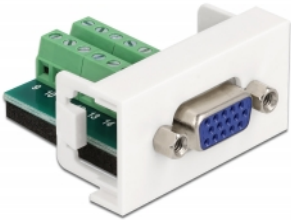

Delock Easy 45 Module VGA female to Terminal Block 22.5 x 45 mm

Description

This Easy 45 module by Delock is designed to provide a VGA female port. The simple snap-in mechanism ensures that the module is firmly in place and can be easily removed if necessary.

Easy 45 connects

Easy 45 is a variable, modular system that allows components such as sockets, HDMI or USB connections to be added according to your needs. The Easy 45 modules are standardised and can be mounted in various module holder or cable ducts. Easy 45 builds the interface between electrical, network and system installation and many peripheral devices such as TV, monitors, printers, laptops and much more.

Item no. 81346

EAN: 4043619813469

Country of origin: China

Package: Zip poly bag

Technical details

- Connectors:
external: 1 x VGA female
internal: 1 x 16 pin terminal block screw terminal
- Material: PC plastic
- Suitable for module holder Delock Easy 45
- Suitable for 45 mm cable duct with minimum depth 45 mm
- Module size: 22.5 x 45 mm
- Dimensions (LxWxH): ca. 22.5 x 45.0 x 43.0 mm
- Colour: white

System requirements

- A free module port Delock Easy 45

Package content

- Easy 45 module

Images

General

Mounting type:	Easy 45
Specification:	VGA

Interface