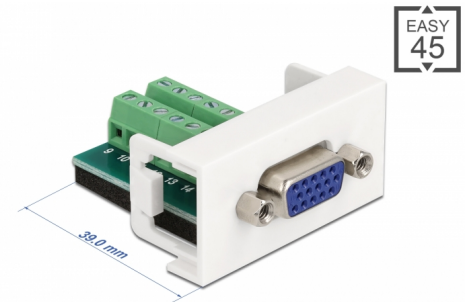

Delock Easy 45 Module VGA female to Terminal Block 22.5 x 45 mm

Description

This Easy 45 module by Delock is designed to provide a VGA female port. The simple snap-in mechanism ensures that the module is firmly in place and can be easily removed if necessary.

Easy 45 connects

Easy 45 is a variable, modular system that allows components such as sockets, HDMI or USB connections to be added according to your needs. The Easy 45 modules are standardised and can be mounted in various module holder or cable ducts. Easy 45 builds the interface between electrical, network and system installation and many peripheral devices such as TV, monitors, printers, laptops and much more.

Item no. 81346

EAN: 4043619813469

Country of origin: China

Package: Zip poly bag

Technical details

- Connectors:
external: 1 x VGA female
internal: 1 x 16 pin terminal block screw terminal
- Material: PC plastic
- Suitable for module holder Delock Easy 45
- Suitable for 45 mm cable duct with minimum depth 45 mm
- Module size: 22.5 x 45 mm
- Dimensions (LxWxH): ca. 22.5 x 45.0 x 43.0 mm
- Colour: white

connector:	1 x VGA 15 pin female
Connector 1:	1 x 16 pin terminal block screw terminal

Physical characteristics

Housing material:	Plastic
Length:	43 mm
Width:	22.5 mm
Height:	45 mm
Colour:	RAL 9003 Weiß