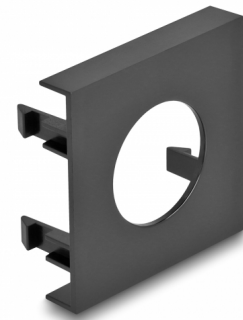

# Delock Easy 45 Module Plate Round cut-out Ø 24 mm, 45 x 45 mm 5 pieces black

## Description

This module plate by Delock provides a hole cut-out of 24 mm. The simple snap-in mechanism ensures that the cover is firmly in place and can be easily and toolless changed if necessary.

## Easy 45 connects

Easy 45 is a variable, modular system that allows components such as sockets, HDMI or USB connections to be added according to your needs. The Easy 45 modules are standardised and can be mounted in various module holder or cable ducts. Easy 45 builds the interface between electrical, network and system installation and many peripheral devices such as TV, monitors, printers, laptops and much more.

## Technical details

- Material: PC plastic
- Suitable for module holder Delock Easy 45
- Suitable for 45 mm cable duct with minimum depth 45 mm
- Cut-out: Ø 24 mm
- Module size: 45 x 45 mm
- Dimensions (LxWxH): ca. 45.0 x 45.0 x 22.0 mm
- Colour: black