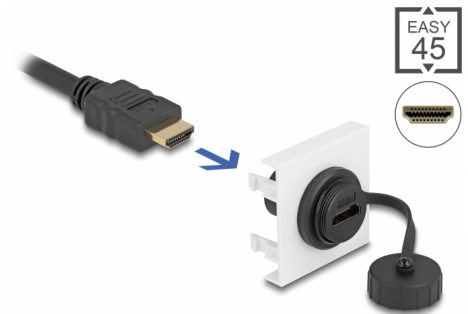

Delock Easy 45 HDMI Module 45 x 45 mm

Description

This Easy 45 module by Delock is designed to provide a HDMI female port. The simple snap-in mechanism ensures that the cover is firmly in place and can be easily and toolless changed if necessary.

Easy 45 connects

Easy 45 is a variable, modular system that allows components such as sockets, HDMI or USB connections to be added according to your needs. The Easy 45 modules are standardised and can be mounted in various module holder or cable ducts. Easy 45 builds the interface between electrical, network and system installation and many peripheral devices such as TV, monitors, printers, laptops and much more.

HDMI

Item no. 81409

EAN: 4043619814091

Country of origin: China

Package: Zip poly bag

Technical details

- Connectors: 2 x HDMI-A female
- Resolution up to 3840 x 2160 @ 60 Hz (depending on the system and the connected hardware)
- Supports CEC 2.0 control commands
- Supports HDCP 2.2 (High-Bandwidth Digital Content Protection)
- Supports HDR
- With sealing cap
- Material: plastic
- Suitable for module holder Delock Easy 45
- Suitable for 45 mm cable duct with minimum depth 45 mm
- Module size: 45 x 45 mm
- Dimensions (LxWxH): ca. 45.0 x 45.0 x 41.0 mm
- Colour: white

connector:	1 x HDMI-A female
Connector 1:	1 x HDMI-A female

Physical characteristics

Connector color:	black
Housing material:	Plastic
Length:	41.0 mm
Width:	45.0 mm
Height:	45.0 mm
Colour:	RAL 9003 Weiß