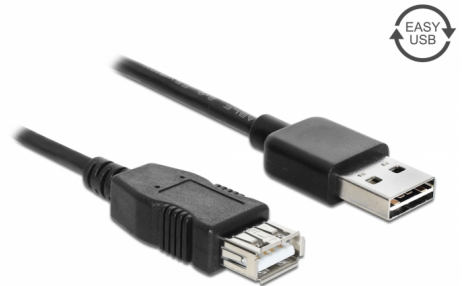

# Delock Extension cable EASY-USB 2.0 Type-A male > USB 2.0 Type-A female black 1 m

## Description

This cable by Delock with EASY-USB male can be plugged into the USB-A female port in both directions. Thus the male port can be used both-sided and make the plug in easily.

1 m

**Item no. 83370**

## Technical details

- Connectors:
  - 1 x USB 2.0 Type-A reversible male >
  - 1 x USB 2.0 Type-A female
- USB-A male port usable in both directions
- Cable gauge:
  - 28 AWG data line
  - 24 AWG power line
- Cable diameter: ca. 4.5 mm
- Gold-plated connectors
- Colour: black
- Length incl. connectors: ca. 1 m

## Physical characteristics

Pin finishing:	gold-plated
Conductor gauge:	28 AWG data line 24 AWG power line
Length:	1 m
Colour:	black