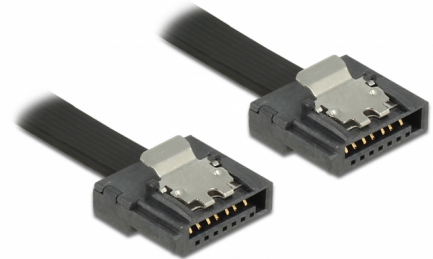

Delock SATA 6 Gb/s Cable 70 cm black FLEXI

Description

The Delock SATA FLEXI cables were specifically designed to be used in tight spaces in chassis. They are ultra-flexible and can be bent or kinked as required, even knots are possible. Another advantage is the extreme durability that prevents breakage or material weakness of the cables. By using the SATA FLEXI cables, angled connectors are no longer necessary; the connectors can be easily bent in every desired direction. The short connectors provide more flexibility in tight spaces and are practical to use, and the metal clips ensure that the cables reliably click into place. The cables support data transfer rates of up to 6 Gb/s and are downwards compatible to previous SATA versions.

70 cm

Item no. 83842

EAN: 4043619838424

Country of origin: Taiwan,
Republic of China

Package: Zip poly bag

Technical details

- Connectors:
 - 1 x SATA 6 Gb/s 7 pin receptacle straight >
 - 1 x SATA 6 Gb/s 7 pin receptacle straight
- With metal clips
- Data transfer rate up to 6 Gb/s
- Downwards compatible to SATA 1.5 Gb/s and 3 Gb/s
- Cable gauge: 28 AWG
- Colour: black
- Length incl. connectors: ca. 70 cm