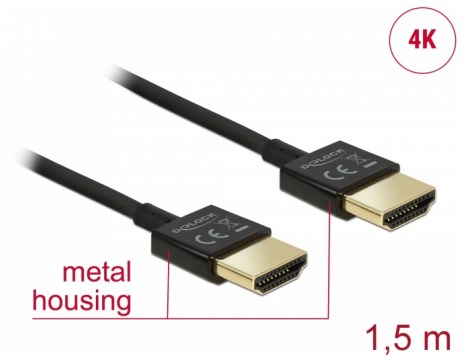

# Delock Cable High Speed HDMI with Ethernet - HDMI-A male > HDMI-A male 3D 4K 1.5 m Slim High Quality

## Description

This High Quality High Speed HDMI with Ethernet cable by Delock stands out due to its slim diameter and its short connectors. The triple shielded cable combines fast data transfer as well as audio- / video- and Ethernet connection. Due to the support of a maximum bandwidth of 18 Gb/s, 4K content (maximum frame rate 60 Hz), 3D content in 4K resolution (maximum frame rate 24 Hz) and content in 21:9 cinema aspect ratio can now be displayed. The cable allows the simultaneous transmission of two video channels to display video streams for two users on one screen, as well as the simultaneous transmission of up to four audio channels. The quality of audio transmissions is significantly improved by the sampling rate of up to 1536 kHz.

## Technical details

- Connector:
  - High Speed HDMI-A 19 pin male >
  - High Speed HDMI-A 19 pin male
- High Speed HDMI with Ethernet (HEC) specification
- Cable gauge: 36 AWG
- Cable diameter: ca. 3.2 mm
- Twisted-pair cabling
- Copper conductor
- Gold-plated connector
- Triple shielded cable
- Metal housing
- Transfer of audio and video signals