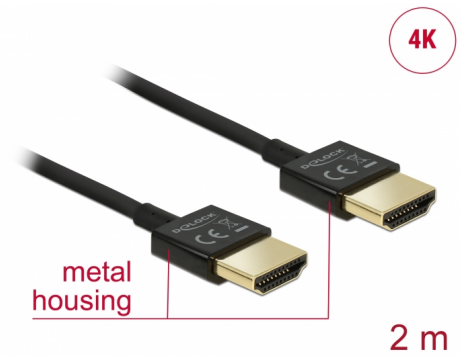

# Delock Cable High Speed HDMI with Ethernet - HDMI-A male > HDMI-A male 3D 4K 2 m Slim High Quality

## Description

This High Quality High Speed HDMI with Ethernet cable by Delock stands out due to its slim diameter and its short connectors. The triple shielded cable combines fast data transfer as well as audio- / video- and Ethernet connection. Due to the support of a maximum bandwidth of 18 Gb/s, 4K content (maximum frame rate 60 Hz), 3D content in 4K resolution (maximum frame rate 24 Hz) and content in 21:9 cinema aspect ratio can now be displayed. The cable allows the simultaneous transmission of two video channels to display video streams for two users on one screen, as well as the simultaneous transmission of up to four audio channels. The quality of audio transmissions is significantly improved by the sampling rate of up to 1536 kHz.

## Technical details

- Connector:
  - High Speed HDMI-A 19 pin male >
  - High Speed HDMI-A 19 pin male
- High Speed HDMI with Ethernet (HEC) specification
- Cable gauge: 36 AWG
- Cable diameter: ca. 3.2 mm
- Twisted-pair cabling
- Copper conductor
- Gold-plated connector
- Triple shielded cable
- Metal housing
- Transfer of audio and video signals

## Physical characteristics

Connector finishing:	gold-plated
Pin finishing:	gold-plated
Conductor material:	copper
Conductor gauge:	36 AWG
Shielding:	triple
Length:	2 m
Colour:	black