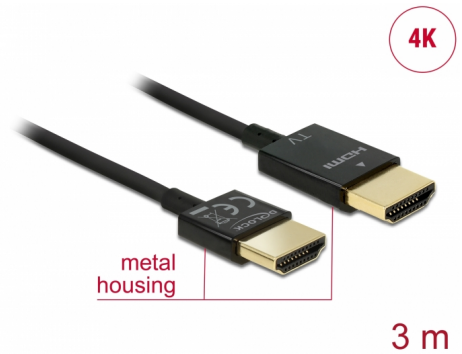

# Delock Cable High Speed HDMI with Ethernet - HDMI-A male > HDMI-A male 3D 4K 3 m Active Slim High Quality

## Description

This High Quality High Speed HDMI with Ethernet cable by Delock stands out due to its slim diameter and its short connectors. The triple shielded cable combines fast data transfer as well as audio- / video- and Ethernet connection. Due to the support of a maximum bandwidth of 18 Gb/s, 4K content (maximum frame rate 60 Hz), 3D content in 4K resolution (maximum frame rate 24 Hz) and content in 21:9 cinema aspect ratio can now be displayed. The cable allows the simultaneous transmission of two video channels to display video streams for two users on one screen, as well as the simultaneous transmission of up to four audio channels. The quality of audio transmissions is significantly improved by the sampling rate of up to 1536 kHz.

## Technical details

- Connector:
  - High Speed HDMI-A 19 pin male >
  - High Speed HDMI-A 19 pin male
- Chipset: Spectra7 PRA1711s
- High Speed HDMI with Ethernet (HEC) specification
- Cable gauge: 36 AWG
- Cable diameter: ca. 3.2 mm
- Twisted-pair cabling
- Copper conductor
- Gold-plated connector
- Triple shielded cable