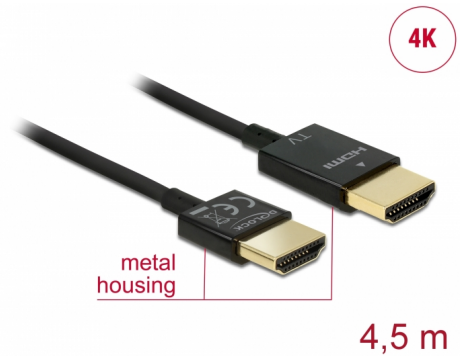

Delock Cable High Speed HDMI with Ethernet - HDMI-A male > HDMI-A male 3D 4K 4.5 m Active Slim High Quality

Description

This High Quality High Speed HDMI with Ethernet cable by Delock stands out due to its slim diameter and its short connectors. The triple shielded cable combines fast data transfer as well as audio- / video- and Ethernet connection. Due to the support of a maximum bandwidth of 18 Gb/s, 4K content (maximum frame rate 60 Hz), 3D content in 4K resolution (maximum frame rate 24 Hz) and content in 21:9 cinema aspect ratio can now be displayed. The cable allows the simultaneous transmission of two video channels to display video streams for two users on one screen, as well as the simultaneous transmission of up to four audio channels. The quality of audio transmissions is significantly improved by the sampling rate of up to 1536 kHz.

Item no. 84775

EAN: 4043619847754

Country of origin: China

Package: Zip poly bag

Special features

- Extra short connectors with full metal shielding
- Especially slim cable diameter

Technical details

- Connector:
 - High Speed HDMI-A 19 pin male >
 - High Speed HDMI-A 19 pin male
- Chipset: Spectra7 PRA1711s
- High Speed HDMI with Ethernet (HEC) specification
- Cable gauge: 36 AWG
- Cable diameter: ca. 3.2 mm
- Twisted-pair cabling
- Copper conductor
- Gold-plated connector
- Triple shielded cable