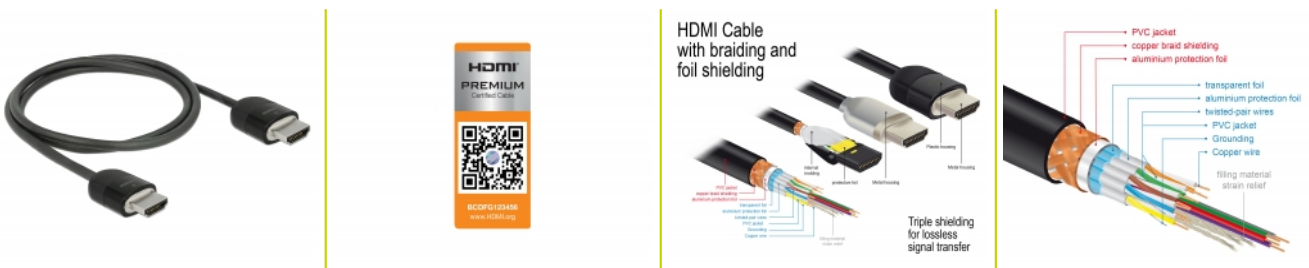

(depending on the system and the connected hardware)

- Supports the 21:9 cinema aspect ratio
- Supports 1080p HFR (High Frame Rate) 3D
- Up to 120 Hz refresh rate
- Supports transmission of 2 video channels simultaneously to use one display for two viewers
- Supports colour sampling in 4:2:0 format (original format of Blu-Ray, DVD and TV)
- Contains Audio Return Channel (ARC)
- Up to 32 audio channels for speakers
- Up to 1536 kHz audio sampling rate
- Supports transmission of up to 4 audio channels simultaneously
- Supports dynamic adjustment of lip synchronicity for audio / video delays
- Supports CEC 2.0 control commands
- Supports Dolby® TrueHD and DTS-HD Master Audio™
- Supports HDR
- More lively and natural colours
- Colour: black
- Length incl. connectors: ca. 1 m

System requirements

- A free HDMI-A interface

Package content

- Premium HDMI cable

Images