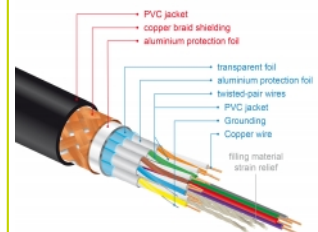

(depending on the system and the connected hardware)

- Supports the 21:9 cinema aspect ratio
- Supports 1080p HFR (High Frame Rate) 3D
- Up to 120 Hz refresh rate
- Supports transmission of 2 video channels simultaneously to use one display for two viewers
- Supports colour sampling in 4:2:0 format (original format of Blu-Ray, DVD and TV)
- Contains Audio Return Channel (ARC)
- Up to 32 audio channels for speakers
- Up to 1536 kHz audio sampling rate
- Supports transmission of up to 4 audio channels simultaneously
- Supports dynamic adjustment of lip synchronicity for audio / video delays
- Supports CEC 2.0 control commands
- Supports Dolby® TrueHD and DTS-HD Master Audio™
- Supports HDR
- More lively and natural colours
- Colour: black
- Length incl. connectors: ca. 3 m

System requirements

- A free HDMI-A interface

Package content

- Premium HDMI cable

Images