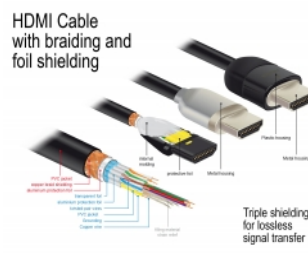

(depending on the system and the connected hardware)

- Supports the 21:9 cinema aspect ratio
- Supports 1080p HFR (High Frame Rate) 3D
- Up to 120 Hz refresh rate
- Supports transmission of 2 video channels simultaneously to use one display for two viewers
- Supports colour sampling in 4:2:0 format (original format of Blu-Ray, DVD and TV)
- Contains Audio Return Channel (ARC)
- Up to 32 audio channels for speakers
- Up to 1536 kHz audio sampling rate
- Supports transmission of up to 4 audio channels simultaneously
- Supports dynamic adjustment of lip synchronicity for audio / video delays
- Supports CEC 2.0 control commands
- Supports Dolby® TrueHD and DTS-HD Master Audio™
- Supports HDR
- More lively and natural colours
- Colour: black
- Length incl. connectors: ca. 3 m

System requirements

- A free HDMI-A interface

Package content

- Premium HDMI cable

Images