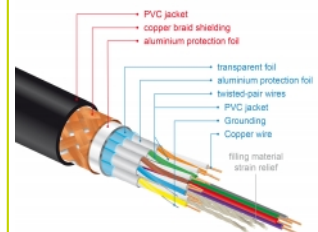

4K
60Hz

5 m

Item no. 84966

EAN: 4043619849666

Country of origin: China

Package: Retail Box

Technical details

- Connectors:
 - 1 x HDMI-A male >
 - 1 x HDMI-A male
- Certified Premium HDMI cable
- High Speed HDMI with Ethernet (HEC) specification
- Cable gauge: 30 AWG
- Cable diameter: ca. 5.7 mm
- Twisted-pair cabling
- Copper conductor
- Triple shielded cable
- Contacts gold-plated
- Transmission of audio and video signals
- Data transfer rate up to 18 Gb/s
- Resolution up to 3840 x 2160 @ 60 Hz
(depending on the system and the connected hardware)
- 3D support: up to 1920 x 1080 @ 60 Hz; 3840 x 2160 @ 30 Hz

(depending on the system and the connected hardware)

- Supports the 21:9 cinema aspect ratio
- Supports 1080p HFR (High Frame Rate) 3D
- Up to 120 Hz refresh rate
- Supports transmission of 2 video channels simultaneously to use one display for two viewers
- Supports colour sampling in 4:2:0 format (original format of Blu-Ray, DVD and TV)
- Contains Audio Return Channel (ARC)
- Up to 32 audio channels for speakers
- Up to 1536 kHz audio sampling rate
- Supports transmission of up to 4 audio channels simultaneously
- Supports dynamic adjustment of lip synchronicity for audio / video delays
- Supports CEC 2.0 control commands
- Supports Dolby® TrueHD and DTS-HD Master Audio™
- Supports HDR
- More lively and natural colours
- Colour: black
- Length incl. connectors: ca. 5 m

System requirements

- A free HDMI-A interface

Package content

- Premium HDMI cable

Images

General

Specification:	High Speed HDMI with Ethernet
----------------	-------------------------------

Interface

Physical characteristics

Pin finishing:	gold-plated
Conductor material:	copper
Conductor gauge:	30 AWG
Shielding:	triple
Length:	5 m
Colour:	black