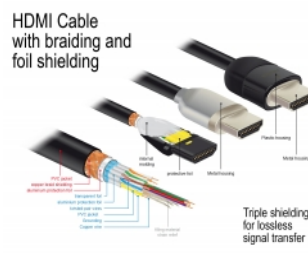

Delock Premium HDMI Cable 4K 60 Hz 5 m

Description

This certified premium HDMI cable by Delock can be used to connect devices with an HDMI interface, such as televisions, Blu-ray players, monitors or projectors. By supporting a maximum bandwidth of 18 Gbps, content can be displayed with resolutions of up to 4K Ultra HD (3840 x 2160 @ 60 Hz).

4K
60Hz

5 m

Item no. 84966

EAN: 4043619849666

Country of origin: China

Package: Retail Box

Technical details

- Connectors:
 - 1 x HDMI-A male >
 - 1 x HDMI-A male
- Certified Premium HDMI cable
- High Speed HDMI with Ethernet (HEC) specification
- Cable gauge: 30 AWG
- Cable diameter: ca. 5.7 mm
- Twisted-pair cabling
- Copper conductor
- Triple shielded cable
- Contacts gold-plated
- Transmission of audio and video signals
- Data transfer rate up to 18 Gb/s
- Resolution up to 3840 x 2160 @ 60 Hz
(depending on the system and the connected hardware)
- 3D support: up to 1920 x 1080 @ 60 Hz; 3840 x 2160 @ 30 Hz

(depending on the system and the connected hardware)

- Supports the 21:9 cinema aspect ratio
- Supports 1080p HFR (High Frame Rate) 3D
- Up to 120 Hz refresh rate
- Supports transmission of 2 video channels simultaneously to use one display for two viewers
- Supports colour sampling in 4:2:0 format (original format of Blu-Ray, DVD and TV)
- Contains Audio Return Channel (ARC)
- Up to 32 audio channels for speakers
- Up to 1536 kHz audio sampling rate
- Supports transmission of up to 4 audio channels simultaneously
- Supports dynamic adjustment of lip synchronicity for audio / video delays
- Supports CEC 2.0 control commands
- Supports Dolby® TrueHD and DTS-HD Master Audio™
- Supports HDR
- More lively and natural colours
- Colour: black
- Length incl. connectors: ca. 5 m

System requirements

- A free HDMI-A interface

Package content

- Premium HDMI cable

Images

General

Specification:	High Speed HDMI with Ethernet
----------------	-------------------------------

Interface