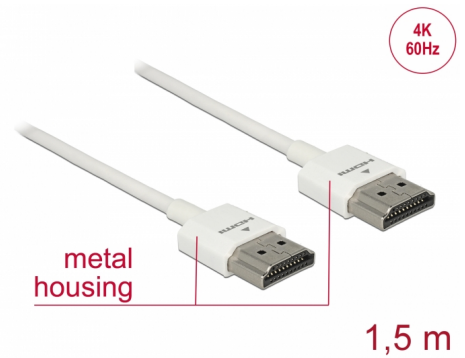

Delock Cable High Speed HDMI with Ethernet - HDMI-A male > HDMI-A male 3D 4K 1.5 m Slim High Quality

Description

This High Quality High Speed HDMI with Ethernet cable by Delock stands out due to its slim diameter and its short connectors. The triple shielded cable combines fast data transfer as well as audio- / video- and Ethernet connection. Due to the support of a maximum bandwidth of 18 Gb/s, 4K content (maximum frame rate 60 Hz), 3D content in 4K resolution (maximum frame rate 24 Hz) and content in 21:9 cinema aspect ratio can now be displayed. The cable allows the simultaneous transmission of two video channels to display video streams for two users on one screen, as well as the simultaneous transmission of up to four audio channels. The quality of audio transmissions is significantly improved by the sampling rate of up to 1536 kHz.

Item no. 85126

EAN: 4043619851263

Country of origin: China

Package: Zip poly bag

Special features

- Extra short connectors with full metal shielding
- Especially slim cable diameter

Technical details

- Connector:
 - 1 x High Speed HDMI-A 19 pin male >
 - 1 x High Speed HDMI-A 19 pin male
- High Speed HDMI with Ethernet (HEC) specification
- Cable gauge: 36 AWG
- Cable diameter: ca. 3.2 mm
- Twisted-pair cabling
- Copper conductor
- Gold-plated connector
- Triple shielded cable
- Metal housing
- Transfer of audio and video signals

Technical characteristics

Data transfer rate:	up to 18 Gb/s
Maximum screen resolution:	3D: 3840 x 2160 @ 30 Hz 3840 x 2160 @ 60 Hz
Maximum refresh rate:	120 Hz

Physical characteristics

Connector finishing:	gold-plated
Pin finishing:	gold-plated
Conductor material:	copper
Conductor gauge:	36 AWG
Shielding:	triple
Length:	1.5 m
Colour:	white