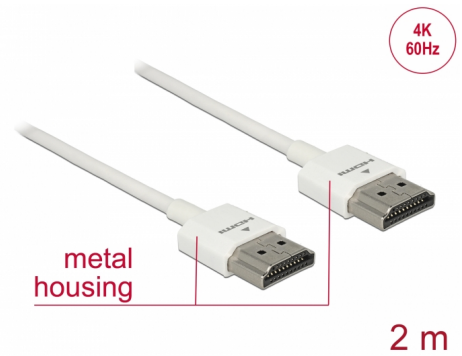

# Delock Cable High Speed HDMI with Ethernet - HDMI-A male > HDMI-A male 3D 4K 2 m Slim High Quality

## Description

This High Quality High Speed HDMI with Ethernet cable by Delock stands out due to its slim diameter and its short connectors. The triple shielded cable combines fast data transfer as well as audio- / video- and Ethernet connection. Due to the support of a maximum bandwidth of 18 Gb/s, 4K content (maximum frame rate 60 Hz), 3D content in 4K resolution (maximum frame rate 24 Hz) and content in 21:9 cinema aspect ratio can now be displayed. The cable allows the simultaneous transmission of two video channels to display video streams for two users on one screen, as well as the simultaneous transmission of up to four audio channels. The quality of audio transmissions is significantly improved by the sampling rate of up to 1536 kHz.

## Technical details

- Connector:
  - 1 x High Speed HDMI-A 19 pin male >
  - 1 x High Speed HDMI-A 19 pin male
- High Speed HDMI with Ethernet (HEC) specification
- Cable gauge: 36 AWG
- Cable diameter: ca. 3.2 mm
- Twisted-pair cabling
- Copper conductor
- Gold-plated connector
- Triple shielded cable
- Metal housing
- Transfer of audio and video signals

## Physical characteristics

Connector finishing:	gold-plated
Pin finishing:	gold-plated
Conductor material:	copper
Conductor gauge:	36 AWG
Shielding:	triple
Length:	2 m
Colour:	white