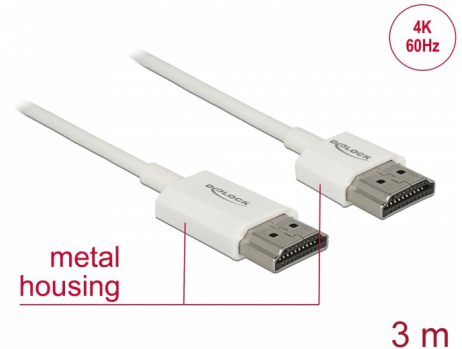

Delock Cable High Speed HDMI with Ethernet - HDMI-A male > HDMI-A male 3D 4K 3 m Active Slim High Quality

Description

This High Quality High Speed HDMI with Ethernet cable by Delock stands out due to its slim diameter and its short connectors. The triple shielded cable combines fast data transfer as well as audio- / video- and Ethernet connection. Due to the support of a maximum bandwidth of 18 Gb/s, 4K content (maximum frame rate 60 Hz), 3D content in 4K resolution (maximum frame rate 24 Hz) and content in 21:9 cinema aspect ratio can now be displayed. The cable allows the simultaneous transmission of two video channels to display video streams for two users on one screen, as well as the simultaneous transmission of up to four audio channels. The quality of audio transmissions is significantly improved by the sampling rate of up to 1536 kHz.

Item no. 85138

EAN: 4043619851386

Country of origin: China

Package: Zip poly bag

Special features

- Extra short connectors with full metal shielding
- Especially slim cable diameter

Technical details

- Connector:
 - 1 x High Speed HDMI-A 19 pin male >
 - 1 x High Speed HDMI-A 19 pin male
- Chipset: Spectra7 PRA1711s
- High Speed HDMI with Ethernet (HEC) specification
- Cable gauge: 36 AWG
- Cable diameter: ca. 3.2 mm
- Twisted-pair cabling
- Copper conductor
- Gold-plated connector
- Triple shielded cable