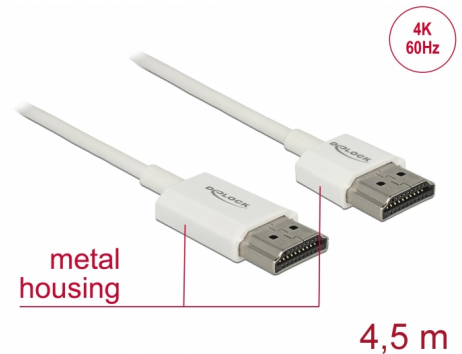

Delock Cable High Speed HDMI with Ethernet - HDMI-A male > HDMI-A male 3D 4K 4.5 m Active Slim High Quality

Description

This High Quality High Speed HDMI with Ethernet cable by Delock stands out due to its slim diameter and its short connectors. The triple shielded cable combines fast data transfer as well as audio- / video- and Ethernet connection. Due to the support of a maximum bandwidth of 18 Gb/s, 4K content (maximum frame rate 60 Hz), 3D content in 4K resolution (maximum frame rate 24 Hz) and content in 21:9 cinema aspect ratio can now be displayed. The cable allows the simultaneous transmission of two video channels to display video streams for two users on one screen, as well as the simultaneous transmission of up to four audio channels. The quality of audio transmissions is significantly improved by the sampling rate of up to 1536 kHz.

Item no. 85139

EAN: 4043619851393

Country of origin: China

Package: Zip poly bag

Special features

- Extra short connectors with full metal shielding
- Especially slim cable diameter

Technical details

- Connector:
 - 1 x High Speed HDMI-A 19 pin male >
 - 1 x High Speed HDMI-A 19 pin male
- Chipset: Spectra7 PRA1711s
- High Speed HDMI with Ethernet (HEC) specification
- Cable gauge: 36 AWG
- Cable diameter: ca. 3.2 mm
- Twisted-pair cabling
- Copper conductor
- Gold-plated connector
- Triple shielded cable