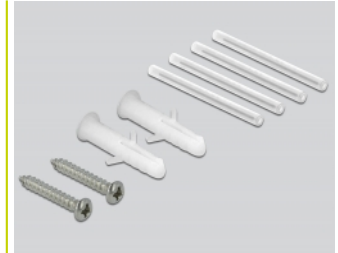

Delock Optical Fiber Connection Box for DIN Rail 4 x SC Simplex or LC Duplex

Description

This fiber optical junction box by Delock can accommodate up to four SC Simplex or LC Duplex fiber optical cables. The connection box has mounting openings for fastening to flush-mounted and cavity wall boxes. The integrated clips allow the mounting on 35 mm DIN rails horizontally and vertically.

Item no. 85921

EAN: 4043619859214

Country of origin: China

Package: White Box

Technical details

- Optical fiber connection box for FTTH applications
- 4 slots for SC Simplex or LC Duplex couplings
- DIN rail mounting: 35 mm
- Wall mounting:
 - 2 x mounting holes
 - Mounting hole diameter: 7 mm
 - Pitch of screw hole: ca. 60 mm
- Cover with label tap
- Protective flip
- Colour: white
- Material: ABS
- Dimensions (LxWxH): ca. 80 x 80 x 29 mm

Package content

- Optical fiber connection box
- 4 x SC Simplex coupler with laser protection flip

- 4 x Heat shrink tube
- 2 x screw
- 2 x dowel

Images

General

Mounting type:	DIN rail mounting: 35 mm
----------------	--------------------------

Physical characteristics

Material:	ABS
Length:	80 mm
Width:	80 mm
Height:	29 mm
Colour:	white