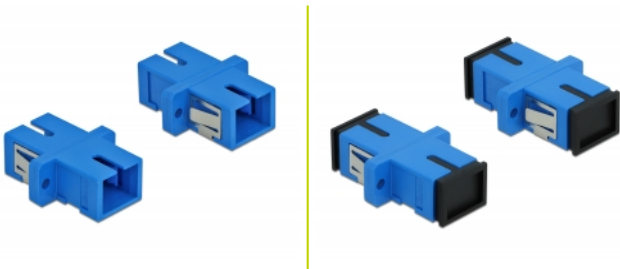

Delock Optical Fiber Coupler SC Simplex female to SC Simplex female Single-mode 4 pieces blue

Description

With this SC Simplex coupling by Delock, optical fiber male connectors can be easily connected to each other. The coupling enables a direct connection to the optical fiber cable and is suitable for simple mounting in optical fiber connection boxes, cabinets and patch panels.

Protection by dust cover

The coupling is equipped with an appropriate cap to protect the sleeve from dust and to keep it clean.

4 x

Item no. 85990

EAN: 4043619859900

Country of origin: China

Package: Zip poly bag

Technical details

- Connectors:
 - 1 x SC Simplex female >
 - 1 x SC Simplex female
- For single-mode fiber
- Ceramic sleeve
- With dust cover
- Mounting via metal holder or screws
- 2 x mounting holes
- Mounting hole diameter: 2.4 mm
- Pitch of screw hole: ca. 18 mm
- Panel cut-out (WxH): ca. 13.4 x 9.5 mm
- Operating temperature: -20 °C ~ 70 °C
- Material: plastic
- Colour: blue
- Dimensions (LxWxH): ca. 27.4 x 12.7 x 9.3 mm

System requirements

- A free SC Simplex male port

Package content

- 4 x SC Simplex coupler

Images

Interface

Connector 1:	1 x SC Simplex female
Connector 2:	1 x SC Simplex female

Technical characteristics