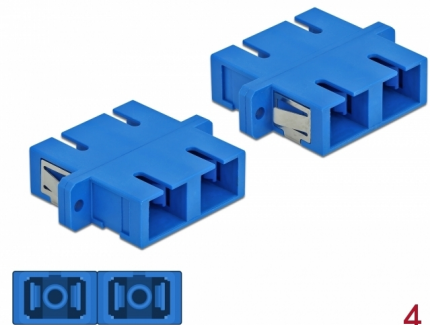

Delock Optical Fiber Coupler SC Duplex female to SC Duplex female Single-mode 4 pieces blue

Description

With this SC Duplex coupling by Delock, optical fiber male connectors can be easily connected to each other. The coupling enables a direct connection to the optical fiber cable and is suitable for simple mounting in optical fiber connection boxes, cabinets and patch panels.

Protection by dust cover

The coupling is equipped with an appropriate cap to protect the sleeve from dust and to keep it clean.

4 x

Item no. 85991

EAN: 4043619859917

Country of origin: China

Package: Zip poly bag

Technical details

- Connectors:
  - 1 x SC Duplex female >
  - 1 x SC Duplex female
- For single-mode fiber
- Ceramic sleeve
- With dust cover
- Mounting via metal holder or screws
- 2 x mounting holes
- Mounting hole diameter: 2.4 mm
- Pitch of screw hole: ca. 30.7 mm
- Panel cut-out (WxH): ca. 26.6 x 9.5 mm
- Operating temperature: -20 °C ~ 70 °C
- Material: plastic
- Colour: blue
- Dimensions (LxWxH): ca. 34.7 x 25.6 x 9.3 mm

System requirements