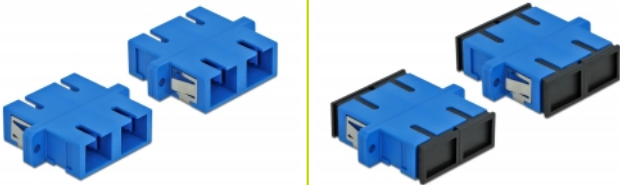

Delock Optical Fiber Coupler SC Duplex female to SC Duplex female Single-mode 4 pieces blue

Description

With this SC Duplex coupling by Delock, optical fiber male connectors can be easily connected to each other. The coupling enables a direct connection to the optical fiber cable and is suitable for simple mounting in optical fiber connection boxes, cabinets and patch panels.

Technical details

- Connectors:
 - 1 x SC Duplex female >
 - 1 x SC Duplex female
- For single-mode fiber
- Ceramic sleeve
- With dust cover
- Mounting via metal holder or screws
- 2 x mounting holes
- Mounting hole diameter: 2.4 mm
- Pitch of screw hole: ca. 30.7 mm
- Panel cut-out (WxH): ca. 26.6 x 9.5 mm
- Operating temperature: -20 °C ~ 70 °C
- Material: plastic
- Colour: blue
- Dimensions (LxWxH): ca. 34.7 x 25.6 x 9.3 mm

System requirements

- A free SC Duplex male port

Package content

- 4 x SC Duplex coupler

Images

Interface

Connector 1:	1 x SC Duplex female
Connector 2:	1 x SC Duplex female

Technical characteristics

Operating temperature:	-20 °C ~ 70 °C
------------------------	----------------

Physical characteristics

Material:	Plastic
Length:	34.7 mm
Width:	25.6 mm
Height:	9.3 mm
Colour:	blue