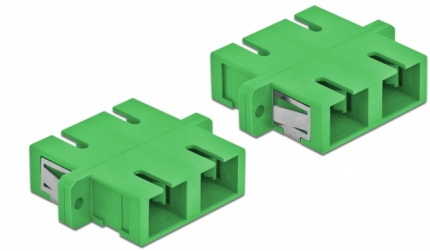

Delock Optical Fiber Coupler SC Duplex female to SC Duplex female Single-mode 4 pieces green

Description

With this SC Duplex coupling by Delock, optical fiber male connectors can be easily connected to each other. The coupling enables a direct connection to the optical fiber cable and is suitable for simple mounting in optical fiber connection boxes, cabinets and patch panels.

Protection by dust cover

The coupling is equipped with an appropriate cap to protect the sleeve from dust and to keep it clean.

4 x

Item no. 85992

EAN: 4043619859924

Country of origin: China

Package: Poly bag

Technical details

- Connectors:
 - 1 x SC Duplex female >
 - 1 x SC Duplex female
- For single-mode fiber
- Ceramic sleeve
- With dust cover
- Mounting via metal holder or screws
- 2 x mounting holes
- Mounting hole diameter: 2.4 mm
- Pitch of screw hole: ca. 30.7 mm
- Panel cut-out (WxH): ca. 26.6 x 9.5 mm
- Operating temperature: -20 °C ~ 70 °C
- Material: plastic
- Colour: green
- Dimensions (LxWxH): ca. 34.7 x 25.6 x 9.3 mm

Operating temperature:	-20 °C ~ 70 °C
------------------------	----------------

Physical characteristics

Material:	Plastic
Length:	34.7 mm
Width:	25.6 mm
Height:	9.3 mm
Colour:	green