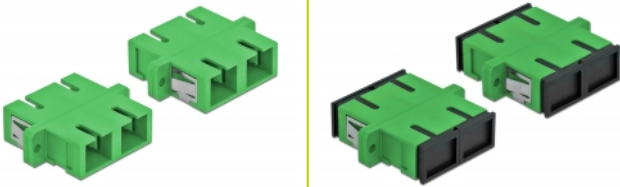

Delock Optical Fiber Coupler SC Duplex female to SC Duplex female Single-mode 4 pieces green

Description

With this SC Duplex coupling by Delock, optical fiber male connectors can be easily connected to each other. The coupling enables a direct connection to the optical fiber cable and is suitable for simple mounting in optical fiber connection boxes, cabinets and patch panels.

Technical details

- Connectors:
 - 1 x SC Duplex female >
 - 1 x SC Duplex female
- For single-mode fiber
- Ceramic sleeve
- With dust cover
- Mounting via metal holder or screws
- 2 x mounting holes
- Mounting hole diameter: 2.4 mm
- Pitch of screw hole: ca. 30.7 mm
- Panel cut-out (WxH): ca. 26.6 x 9.5 mm
- Operating temperature: -20 °C ~ 70 °C
- Material: plastic
- Colour: green
- Dimensions (LxWxH): ca. 34.7 x 25.6 x 9.3 mm

System requirements

- A free SC Duplex male port

Package content

- 4 x SC Duplex coupler

Images

Interface

Connector 1:	1 x SC Duplex female
Connector 2:	1 x SC Duplex female

Technical characteristics

Operating temperature:	-20 °C ~ 70 °C
------------------------	----------------

Physical characteristics

Material:	Plastic
Length:	34.7 mm
Width:	25.6 mm
Height:	9.3 mm
Colour:	green