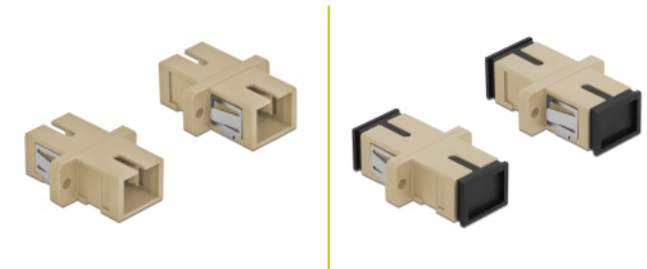

- A free SC Simplex male port

Package content

- 4 x SC Simplex coupler

Images