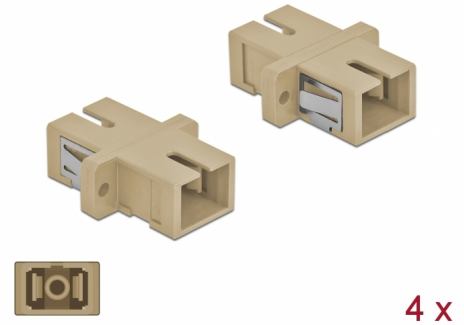

Delock Optical Fiber Coupler SC Simplex female to SC Simplex female Multi-mode 4 pieces beige

Description

With this SC Simplex coupling by Delock, optical fiber male connectors can be easily connected to each other. The coupling enables a direct connection to the optical fiber cable and is suitable for simple mounting in optical fiber connection boxes, cabinets and patch panels.

Protection by dust cover

The coupling is equipped with an appropriate cap to protect the sleeve from dust and to keep it clean.

4 x

Item no. 85993

EAN: 4043619859931

Country of origin: China

Package: Zip poly bag

Technical details

- Connectors:
  - 1 x SC Simplex female >
  - 1 x SC Simplex female
- For multi-mode fiber OM1 / OM2
- Ceramic sleeve
- With dust cover
- Mounting via metal holder or screws
- 2 x mounting holes
- Mounting hole diameter: 2.4 mm
- Pitch of screw hole: ca. 18 mm
- Panel cut-out (WxH): ca. 13.4 x 9.5 mm
- Operating temperature: -20 °C ~ 70 °C
- Material: plastic
- Colour: beige
- Dimensions (LxWxH): ca. 27.4 x 12.7 x 9.3 mm

System requirements