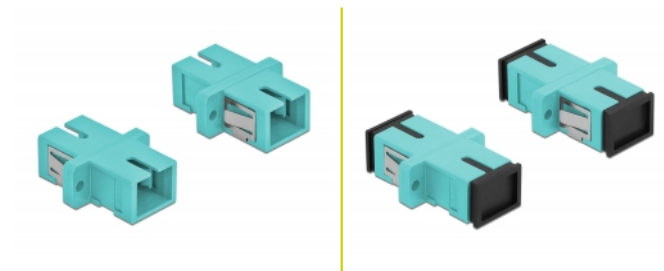

Delock Optical Fiber Coupler SC Simplex female to SC Simplex female Multi-mode 4 pieces light blue

Description

With this SC Simplex coupling by Delock, optical fiber male connectors can be easily connected to each other. The coupling enables a direct connection to the optical fiber cable and is suitable for simple mounting in optical fiber connection boxes, cabinets and patch panels.

Protection by dust cover

The coupling is equipped with an appropriate cap to protect the sleeve from dust and to keep it clean.

4 x

Item no. 85994

EAN: 4043619859948

Country of origin: China

Package: Poly bag

Technical details

- Connectors:
 - 1 x SC Simplex female >
 - 1 x SC Simplex female
- For multi-mode fiber OM3
- Ceramic sleeve
- With dust cover
- Mounting via metal holder or screws
- 2 x mounting holes
- Mounting hole diameter: 2.4 mm
- Pitch of screw hole: ca. 18 mm
- Panel cut-out (WxH): ca. 13.4 x 9.5 mm
- Operating temperature: -20 °C ~ 70 °C
- Material: plastic
- Colour: light blue
- Dimensions (LxWxH): ca. 27.4 x 12.7 x 9.3 mm

System requirements

- A free SC Simplex male port

Package content

- 4 x SC Simplex coupler

Images

Interface

Connector 1:	1 x SC Simplex female
Connector 2:	1 x SC Simplex female

Technical characteristics