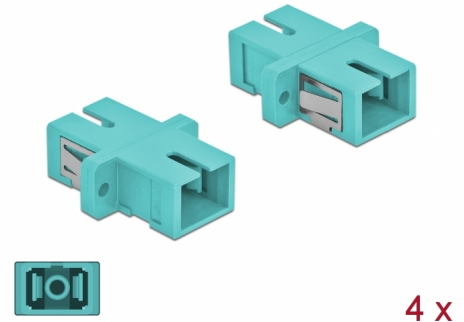

Delock Optical Fiber Coupler SC Simplex female to SC Simplex female Multi-mode 4 pieces light blue

Description

With this SC Simplex coupling by Delock, optical fiber male connectors can be easily connected to each other. The coupling enables a direct connection to the optical fiber cable and is suitable for simple mounting in optical fiber connection boxes, cabinets and patch panels.

Protection by dust cover

The coupling is equipped with an appropriate cap to protect the sleeve from dust and to keep it clean.

4 x

Item no. 85994

EAN: 4043619859948

Country of origin: China

Package: Poly bag

Technical details

- Connectors:
  - 1 x SC Simplex female >
  - 1 x SC Simplex female
- For multi-mode fiber OM3
- Ceramic sleeve
- With dust cover
- Mounting via metal holder or screws
- 2 x mounting holes
- Mounting hole diameter: 2.4 mm
- Pitch of screw hole: ca. 18 mm
- Panel cut-out (WxH): ca. 13.4 x 9.5 mm
- Operating temperature: -20 °C ~ 70 °C
- Material: plastic
- Colour: light blue
- Dimensions (LxWxH): ca. 27.4 x 12.7 x 9.3 mm

System requirements