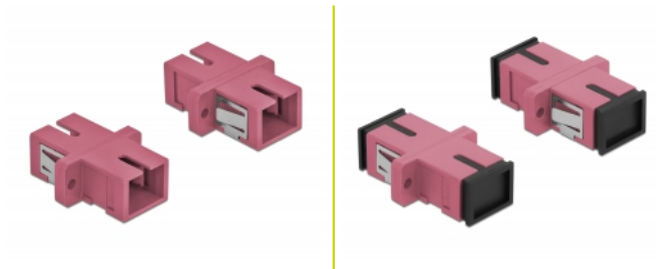

Delock Optical Fiber Coupler SC Simplex female to SC Simplex female Multi-mode 4 pieces violet

Description

With this SC Simplex coupling by Delock, optical fiber male connectors can be easily connected to each other. The coupling enables a direct connection to the optical fiber cable and is suitable for simple mounting in optical fiber connection boxes, cabinets and patch panels.

Protection by dust cover

The coupling is equipped with an appropriate cap to protect the sleeve from dust and to keep it clean.

Item no. 85995

EAN: 4043619859955

Country of origin: China

Package: Poly bag

Technical details

- Connectors:
 - 1 x SC Simplex female >
 - 1 x SC Simplex female
- For multi-mode fiber OM4
- Ceramic sleeve
- With dust cover
- Mounting via metal holder or screws
- 2 x mounting holes
- Mounting hole diameter: 2.4 mm
- Pitch of screw hole: ca. 18 mm
- Panel cut-out (WxH): ca. 13.4 x 9.5 mm
- Operating temperature: -20 °C ~ 70 °C
- Material: plastic
- Colour: violet
- Dimensions (LxWxH): ca. 27.4 x 12.7 x 9.3 mm

System requirements

- A free SC Simplex male port

Package content

- 4 x SC Simplex coupler

Images

Interface

Connector 1:	1 x SC Simplex female
Connector 2:	1 x SC Simplex female

Technical characteristics