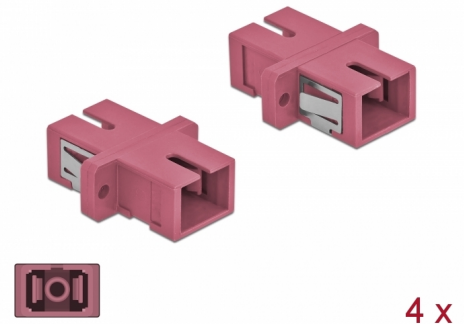

Delock Optical Fiber Coupler SC Simplex female to SC Simplex female Multi-mode 4 pieces violet

Description

With this SC Simplex coupling by Delock, optical fiber male connectors can be easily connected to each other. The coupling enables a direct connection to the optical fiber cable and is suitable for simple mounting in optical fiber connection boxes, cabinets and patch panels.

Protection by dust cover

The coupling is equipped with an appropriate cap to protect the sleeve from dust and to keep it clean.

Item no. 85995

EAN: 4043619859955

Country of origin: China

Package: Poly bag

Technical details

- Connectors:
  - 1 x SC Simplex female >
  - 1 x SC Simplex female
- For multi-mode fiber OM4
- Ceramic sleeve
- With dust cover
- Mounting via metal holder or screws
- 2 x mounting holes
- Mounting hole diameter: 2.4 mm
- Pitch of screw hole: ca. 18 mm
- Panel cut-out (WxH): ca. 13.4 x 9.5 mm
- Operating temperature: -20 °C ~ 70 °C
- Material: plastic
- Colour: violet
- Dimensions (LxWxH): ca. 27.4 x 12.7 x 9.3 mm

System requirements