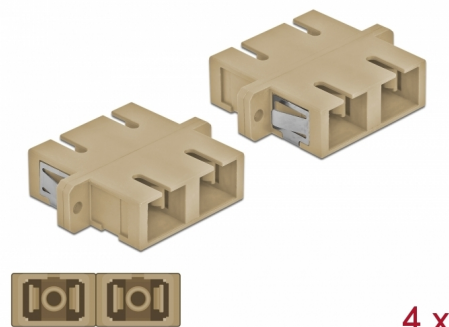

Delock Optical Fiber Coupler SC Duplex female to SC Duplex female Multi-mode 4 pieces beige

Description

With this SC Duplex coupling by Delock, optical fiber male connectors can be easily connected to each other. The coupling enables a direct connection to the optical fiber cable and is suitable for simple mounting in optical fiber connection boxes, cabinets and patch panels.

Protection by dust cover

The coupling is equipped with an appropriate cap to protect the sleeve from dust and to keep it clean.

4 x

Item no. 85996

EAN: 4043619859962

Country of origin: China

Package: Poly bag

Technical details

- Connectors:
 - 1 x SC Duplex female >
 - 1 x SC Duplex female
- For multi-mode fiber OM1 / OM2
- Ceramic sleeve
- With dust cover
- Mounting via metal holder or screws
- 2 x mounting holes
- Mounting hole diameter: 2.4 mm
- Pitch of screw hole: ca. 30.7 mm
- Panel cut-out (WxH): ca. 26.6 x 9.5 mm
- Operating temperature: -20 °C ~ 70 °C
- Material: plastic
- Colour: beige
- Dimensions (LxWxH): ca. 34.7 x 25.6 x 9.3 mm

Operating temperature:	-20 °C ~ 70 °C
------------------------	----------------

Physical characteristics

Material:	Plastic
Length:	34.7 mm
Width:	25.6 mm
Height:	9.3 mm
Colour:	beige