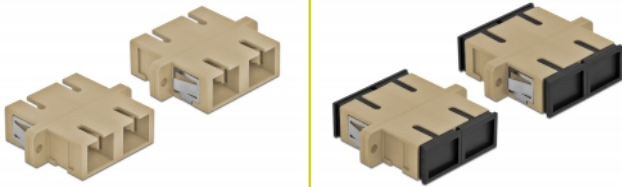

Delock Optical Fiber Coupler SC Duplex female to SC Duplex female Multi-mode 4 pieces beige

Description

With this SC Duplex coupling by Delock, optical fiber male connectors can be easily connected to each other. The coupling enables a direct connection to the optical fiber cable and is suitable for simple mounting in optical fiber connection boxes, cabinets and patch panels.

Technical details

- Connectors:
 - 1 x SC Duplex female >
 - 1 x SC Duplex female
- For multi-mode fiber OM1 / OM2
- Ceramic sleeve
- With dust cover
- Mounting via metal holder or screws
- 2 x mounting holes
- Mounting hole diameter: 2.4 mm
- Pitch of screw hole: ca. 30.7 mm
- Panel cut-out (WxH): ca. 26.6 x 9.5 mm
- Operating temperature: -20 °C ~ 70 °C
- Material: plastic
- Colour: beige
- Dimensions (LxWxH): ca. 34.7 x 25.6 x 9.3 mm

System requirements

- A free SC Duplex male port

Package content

- 4 x SC Duplex coupler

Images

Interface

Connector 1:	1 x SC Duplex female
Connector 2:	1 x SC Duplex female

Technical characteristics