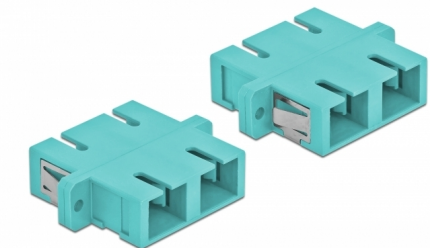

Delock Optical Fiber Coupler SC Duplex female to SC Duplex female Multi-mode 4 pieces light blue

Description

With this SC Duplex coupling by Delock, optical fiber male connectors can be easily connected to each other. The coupling enables a direct connection to the optical fiber cable and is suitable for simple mounting in optical fiber connection boxes, cabinets and patch panels.

Protection by dust cover

The coupling is equipped with an appropriate cap to protect the sleeve from dust and to keep it clean.

4 x

Item no. 85997

EAN: 4043619859979

Country of origin: China

Package: Poly bag

Technical details

- Connectors:
 - 1 x SC Duplex female >
 - 1 x SC Duplex female
- For multi-mode fiber OM3
- Ceramic sleeve
- With dust cover
- Mounting via metal holder or screws
- 2 x mounting holes
- Mounting hole diameter: 2.4 mm
- Pitch of screw hole: ca. 30.7 mm
- Panel cut-out (WxH): ca. 26.6 x 9.5 mm
- Operating temperature: -20 °C ~ 70 °C
- Material: plastic
- Colour: light blue
- Dimensions (LxWxH): ca. 34.7 x 25.6 x 9.3 mm

Operating temperature:	-20 °C ~ 70 °C
------------------------	----------------

Physical characteristics

Material:	Plastic
Length:	34.7 mm
Width:	25.6 mm
Height:	9.3 mm
Colour:	light blue