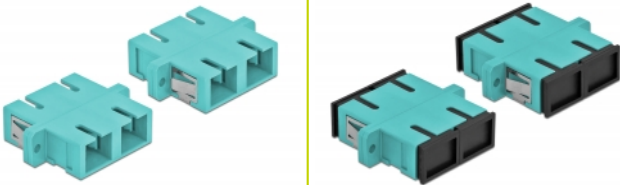

Delock Optical Fiber Coupler SC Duplex female to SC Duplex female Multi-mode 4 pieces light blue

Description

With this SC Duplex coupling by Delock, optical fiber male connectors can be easily connected to each other. The coupling enables a direct connection to the optical fiber cable and is suitable for simple mounting in optical fiber connection boxes, cabinets and patch panels.

Technical details

- Connectors:
 - 1 x SC Duplex female >
 - 1 x SC Duplex female
- For multi-mode fiber OM3
- Ceramic sleeve
- With dust cover
- Mounting via metal holder or screws
- 2 x mounting holes
- Mounting hole diameter: 2.4 mm
- Pitch of screw hole: ca. 30.7 mm
- Panel cut-out (WxH): ca. 26.6 x 9.5 mm
- Operating temperature: -20 °C ~ 70 °C
- Material: plastic
- Colour: light blue
- Dimensions (LxWxH): ca. 34.7 x 25.6 x 9.3 mm

System requirements

- A free SC Duplex male port

Package content

- 4 x SC Duplex coupler

Images

Interface

Connector 1:	1 x SC Duplex female
Connector 2:	1 x SC Duplex female

Technical characteristics

Operating temperature:	-20 °C ~ 70 °C
------------------------	----------------

Physical characteristics

Material:	Plastic
Length:	34.7 mm
Width:	25.6 mm
Height:	9.3 mm
Colour:	light blue