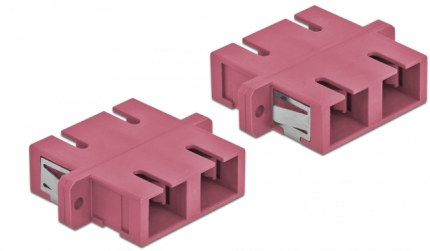

Delock Optical Fiber Coupler SC Duplex female to SC Duplex female Multi-mode 4 pieces violet

Description

With this SC Duplex coupling by Delock, optical fiber male connectors can be easily connected to each other. The coupling enables a direct connection to the optical fiber cable and is suitable for simple mounting in optical fiber connection boxes, cabinets and patch panels.

Protection by dust cover

The coupling is equipped with an appropriate cap to protect the sleeve from dust and to keep it clean.

4 x

Item no. 85998

EAN: 4043619859986

Country of origin: China

Package: Poly bag

Technical details

- Connectors:
 - 1 x SC Duplex female >
 - 1 x SC Duplex female
- For multi-mode fiber OM4
- Ceramic sleeve
- With dust cover
- Mounting via metal holder or screws
- 2 x mounting holes
- Mounting hole diameter: 2.4 mm
- Pitch of screw hole: ca. 30.7 mm
- Panel cut-out (WxH): ca. 26.6 x 9.5 mm
- Operating temperature: -20 °C ~ 70 °C
- Material: plastic
- Colour: violet
- Dimensions (LxWxH): ca. 34.7 x 25.6 x 9.3 mm

Operating temperature:	-20 °C ~ 70 °C
------------------------	----------------

Physical characteristics

Material:	Plastic
Length:	34.7 mm
Width:	25.6 mm
Height:	9.3 mm
Colour:	violet