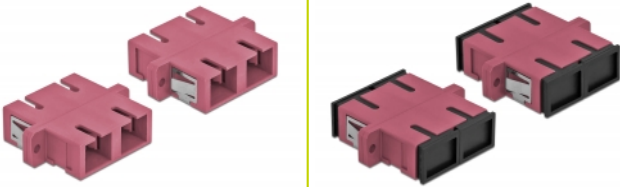

Delock Optical Fiber Coupler SC Duplex female to SC Duplex female Multi-mode 4 pieces violet

Description

With this SC Duplex coupling by Delock, optical fiber male connectors can be easily connected to each other. The coupling enables a direct connection to the optical fiber cable and is suitable for simple mounting in optical fiber connection boxes, cabinets and patch panels.

Technical details

- Connectors:
 - 1 x SC Duplex female >
 - 1 x SC Duplex female
- For multi-mode fiber OM4
- Ceramic sleeve
- With dust cover
- Mounting via metal holder or screws
- 2 x mounting holes
- Mounting hole diameter: 2.4 mm
- Pitch of screw hole: ca. 30.7 mm
- Panel cut-out (WxH): ca. 26.6 x 9.5 mm
- Operating temperature: -20 °C ~ 70 °C
- Material: plastic
- Colour: violet
- Dimensions (LxWxH): ca. 34.7 x 25.6 x 9.3 mm

System requirements

- A free SC Duplex male port

Package content

- 4 x SC Duplex coupler

Images

Interface

Connector 1:	1 x SC Duplex female
Connector 2:	1 x SC Duplex female

Technical characteristics

Operating temperature:	-20 °C ~ 70 °C
------------------------	----------------

Physical characteristics

Material:	Plastic
Length:	34.7 mm
Width:	25.6 mm
Height:	9.3 mm
Colour:	violet