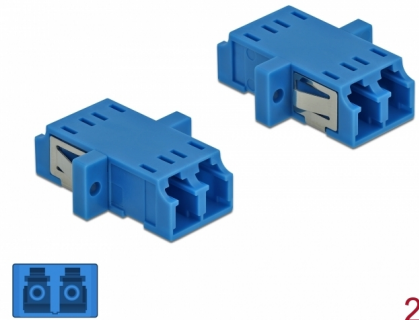

Delock Optical Fiber Coupler LC Duplex female to LC Duplex female Single-mode 2 pieces blue

Description

With this LC Duplex coupling by Delock, optical fiber male connectors can be easily connected to each other. The coupling enables a direct connection to the optical fiber cable and is suitable for simple mounting in optical fiber connection boxes, cabinets and patch panels.

Protection by dust cover

The coupling is equipped with an appropriate cap to protect the sleeve from dust and to keep it clean.

2 x

Item no. 85999

EAN: 4043619859993

Country of origin: China

Package: Poly bag

Technical details

- Connectors:
  - 1 x LC Duplex female >
  - 1 x LC Duplex female
- For single-mode fiber
- Ceramic sleeve
- With dust cover
- Mounting via metal holder or screws
- 2 x mounting holes
- Mounting hole diameter: 2.3 mm
- Pitch of screw hole: ca. 18 mm
- Panel cut-out (WxH): ca. 13.4 x 9.5 mm
- Operating temperature: -20 °C ~ 70 °C
- Material: plastic
- Colour: blue
- Dimensions (LxWxH): ca. 29.2 x 12.7 x 9.3 mm

System requirements