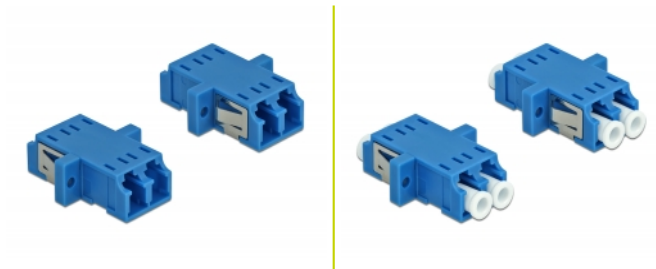

- A free LC Duplex plug

Package content

- 2 x LC Duplex coupler

Images