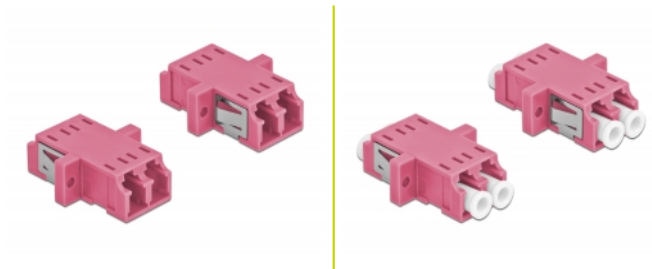

Delock Optical Fiber Coupler LC Duplex female to LC Duplex female Multi-mode 2 pieces violet

Description

With this LC Duplex coupling by Delock, optical fiber male connectors can be easily connected to each other. The coupling enables a direct connection to the optical fiber cable and is suitable for simple mounting in optical fiber connection boxes, cabinets and patch panels.

Protection by dust cover

The coupling is equipped with an appropriate cap to protect the sleeve from dust and to keep it clean.

2 x

Item no. 86537

EAN: 4043619865376

Country of origin: China

Package: Zip poly bag

Technical details

- Connectors:
 - 1 x LC Duplex female >
 - 1 x LC Duplex female
- For multi-mode fiber OM4
- Ceramic sleeve
- With dust cover
- Mounting via metal holder or screws
- 2 x mounting holes
- Mounting hole diameter: 2.3 mm
- Pitch of screw hole: ca. 18 mm
- Panel cut-out (WxH): ca. 13.4 x 9.5 mm
- Operating temperature: -20 °C ~ 70 °C
- Material: plastic
- Colour: violet
- Dimensions (LxWxH): ca. 29.2 x 12.7 x 9.3 mm

System requirements

- A free LC Duplex plug

Package content

- 2 x LC Duplex coupler

Images

Interface

Connector 1:	1 x LC Duplex female
Connector 2:	1 x LC Duplex female

Technical characteristics