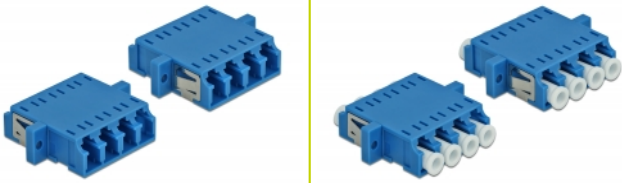

Delock Optical Fiber Coupler LC Quad female to LC Quad female Single-mode 2 pieces blue

Description

With this LC Quad coupling by Delock, optical fiber male connectors can be easily connected to each other. The coupling enables a direct connection to the optical fiber cable and is suitable for simple mounting in optical fiber connection boxes, cabinets and patch panels.

Protection by dust cover

The coupling is equipped with an appropriate cap to protect the sleeve from dust and to keep it clean.

2 x

Item no. 86538

EAN: 4043619865383

Country of origin: China

Package: Poly bag

Technical details

- Connectors:
 - 1 x LC Quad female >
 - 1 x LC Quad female
- For single-mode fiber
- Ceramic sleeve
- With dust cover
- Mounting via metal holder or screws
- 2 x mounting holes
- Mounting hole diameter: 2.3 mm
- Pitch of screw hole: ca. 30.7 mm
- Panel cut-out (WxH): ca. 26.6 x 9.5 mm
- Operating temperature: -20 °C ~ 70 °C
- Material: plastic
- Colour: blue
- Dimensions (LxWxH): ca. 29.2 x 25.6 x 9.3 mm

System requirements

- A free LC Quad plug

Package content

- 2 x LC Quad coupler

Images

Interface

Connector 1:	1 x LC Quad female
Connector 2:	1 x LC Quad female

Technical characteristics