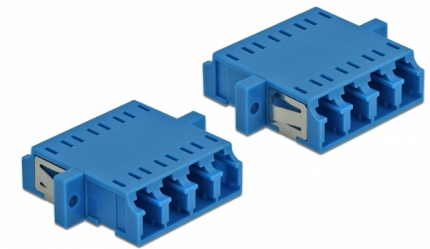

Delock Optical Fiber Coupler LC Quad female to LC Quad female Single-mode 2 pieces blue

Description

With this LC Quad coupling by Delock, optical fiber male connectors can be easily connected to each other. The coupling enables a direct connection to the optical fiber cable and is suitable for simple mounting in optical fiber connection boxes, cabinets and patch panels.

Protection by dust cover

The coupling is equipped with an appropriate cap to protect the sleeve from dust and to keep it clean.

2 x

Item no. 86538

EAN: 4043619865383

Country of origin: China

Package: Poly bag

Technical details

- Connectors:
 - 1 x LC Quad female >
 - 1 x LC Quad female
- For single-mode fiber
- Ceramic sleeve
- With dust cover
- Mounting via metal holder or screws
- 2 x mounting holes
- Mounting hole diameter: 2.3 mm
- Pitch of screw hole: ca. 30.7 mm
- Panel cut-out (WxH): ca. 26.6 x 9.5 mm
- Operating temperature: -20 °C ~ 70 °C
- Material: plastic
- Colour: blue
- Dimensions (LxWxH): ca. 29.2 x 25.6 x 9.3 mm

Operating temperature:	-20 °C ~ 70 °C
------------------------	----------------

Physical characteristics

Material:	Plastic
Length:	29.2 mm
Width:	25.6 mm
Height:	9.3 mm
Colour:	blue