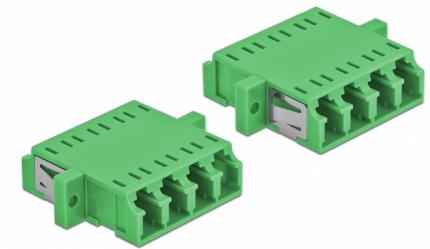

Delock Optical Fiber Coupler LC Quad female to LC Quad female Single-mode 2 pieces green

Description

With this LC Quad coupling by Delock, optical fiber male connectors can be easily connected to each other. The coupling enables a direct connection to the optical fiber cable and is suitable for simple mounting in optical fiber connection boxes, cabinets and patch panels.

Protection by dust cover

The coupling is equipped with an appropriate cap to protect the sleeve from dust and to keep it clean.

2 x

Item no. 86539

EAN: 4043619865390

Country of origin: China

Package: Poly bag

Technical details

- Connectors:
 - 1 x LC Quad female >
 - 1 x LC Quad female
- For single-mode fiber
- Ceramic sleeve
- With dust cover
- Mounting via metal holder or screws
- 2 x mounting holes
- Mounting hole diameter: 2.3 mm
- Pitch of screw hole: ca. 30.7 mm
- Panel cut-out (WxH): ca. 26.6 x 9.5 mm
- Operating temperature: -20 °C ~ 70 °C
- Material: plastic
- Colour: green
- Dimensions (LxWxH): ca. 29.2 x 25.6 x 9.3 mm

Operating temperature:	-20 °C ~ 70 °C
------------------------	----------------

Physical characteristics

Material:	Plastic
Length:	29.2 mm
Width:	25.6 mm
Height:	9.3 mm
Colour:	green