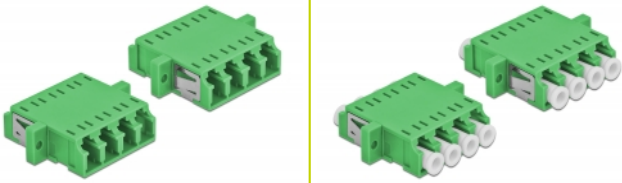

Delock Optical Fiber Coupler LC Quad female to LC Quad female Single-mode 2 pieces green

Description

With this LC Quad coupling by Delock, optical fiber male connectors can be easily connected to each other. The coupling enables a direct connection to the optical fiber cable and is suitable for simple mounting in optical fiber connection boxes, cabinets and patch panels.

Protection by dust cover

The coupling is equipped with an appropriate cap to protect the sleeve from dust and to keep it clean.

2 x

Item no. 86539

EAN: 4043619865390

Country of origin: China

Package: Poly bag

Technical details

- Connectors:
 - 1 x LC Quad female >
 - 1 x LC Quad female
- For single-mode fiber
- Ceramic sleeve
- With dust cover
- Mounting via metal holder or screws
- 2 x mounting holes
- Mounting hole diameter: 2.3 mm
- Pitch of screw hole: ca. 30.7 mm
- Panel cut-out (WxH): ca. 26.6 x 9.5 mm
- Operating temperature: -20 °C ~ 70 °C
- Material: plastic
- Colour: green
- Dimensions (LxWxH): ca. 29.2 x 25.6 x 9.3 mm

System requirements

- A free LC Quad plug

Package content

- 2 x LC Quad coupler

Images

Interface

Connector 1:	1 x LC Quad female
Connector 2:	1 x LC Quad female

Technical characteristics