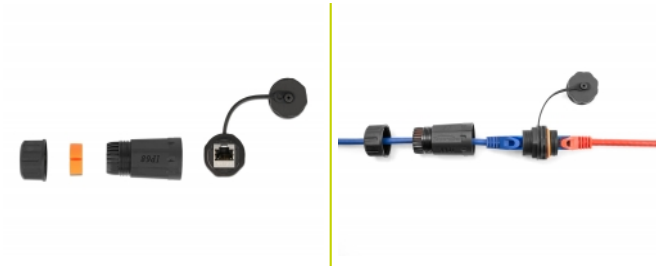

- Cable connector

Images