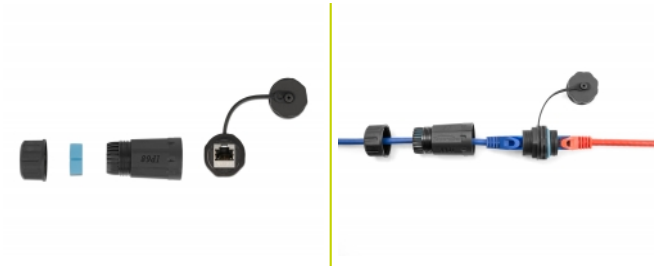

- Cable connector

Images