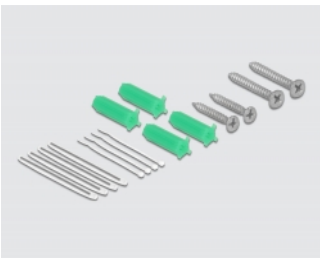

Delock Optical Fiber Connection Box for wall mounting for 4 x SC Simplex or LC Duplex white

Description

This fiber optical connection box by Delock can be used for wall mounting and can accommodate up to four SC Simplex or LC Duplex fiber optical couplings.

Item no. 86843

EAN: 4043619868438

Country of origin: China

Package: Zip poly bag

Technical details

- 4 slots for SC Simplex or LC Duplex couplings
- Wall mounting:
 - 2 x mounting holes
 - Mounting hole diameter: 7 mm
 - Pitch of screw hole: ca. 60 mm
- Cover with label tap
- Protective flip
- Colour: white
- Material: ABS
- Dimensions (LxWxH): ca. 100 x 83 x 32 mm

Package content

- Optical fiber connection box
- 4 x heat shrink splice protection
- 4 x screw
- 4 x dowel

- 4 x zip-tie

Images

Physical characteristics

Material:	ABS
Length:	100 mm
Width:	83 mm
Height:	32 mm
Colour:	white
Mounting hole diameter:	7 mm