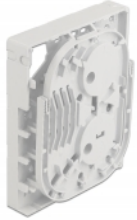

Delock Optical Fiber Connection Box for wall mounting for 4 x SC Simplex or LC Duplex white

Description

This fiber optical connection box by Delock can be used for wall mounting and can accommodate up to four SC Simplex or LC Duplex fiber optical couplings.

Item no. 86843

EAN: 4043619868438

Country of origin: China

Package: Zip poly bag

Technical details

- 4 slots for SC Simplex or LC Duplex couplings
- Wall mounting:
 - 2 x mounting holes
 - Mounting hole diameter: 7 mm
 - Pitch of screw hole: ca. 60 mm
- Cover with label tap
- Protective flip
- Colour: white
- Material: ABS
- Dimensions (LxWxH): ca. 100 x 83 x 32 mm

Package content

- Optical fiber connection box
- 4 x heat shrink splice protection
- 4 x screw
- 4 x dowel

- 4 x zip-tie

Images

Physical characteristics

Material:	ABS
Length:	100 mm
Width:	83 mm
Height:	32 mm
Colour:	white
Mounting hole diameter:	7 mm