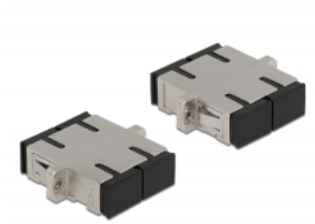

Delock Optical Fiber Coupler SC Duplex female to SC Duplex female Single-mode metal

Description

With this SC Duplex coupling by Delock, optical fiber male connectors can be easily connected to each other. The coupling enables a direct connection to the optical fiber cable and is suitable for simple mounting in optical fiber connection boxes, cabinets and patch panels.

Technical details

- Connectors:
 - 1 x SC Duplex female >
 - 1 x SC Duplex female
- For single-mode fiber
- Ceramic sleeve
- With dust cover
- Mounting via metal holder or screws
- 2 x mounting holes
- Mounting hole diameter: 2.4 mm
- Pitch of screw hole: ca. 30.7 mm
- Panel cut-out (WxH): ca. 26.6 x 9.5 mm
- Operating temperature: -20 °C ~ 70 °C
- Material: metal
- Dimensions (LxWxH): ca. 34.7 x 27.5 x 9.3 mm

System requirements

- A free SC Duplex male port

Package content

- SC Duplex coupler

Images

Interface

Connector 1:	1 x SC Duplex female
Connector 2:	1 x SC Duplex female

Technical characteristics