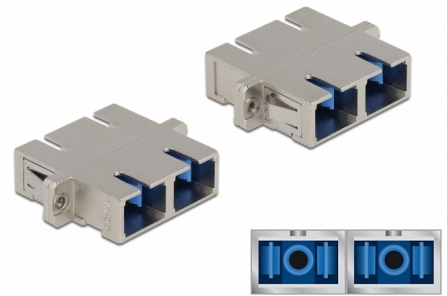

Delock Optical Fiber Coupler SC Duplex female to SC Duplex female Single-mode metal

Description

With this SC Duplex coupling by Delock, optical fiber male connectors can be easily connected to each other. The coupling enables a direct connection to the optical fiber cable and is suitable for simple mounting in optical fiber connection boxes, cabinets and patch panels.

Protection by dust cover

The coupling is equipped with an appropriate cap to protect the sleeve from dust and to keep it clean.

Item no. 86873

EAN: 4043619868735

Country of origin: China

Package: Zip poly bag

Technical details

- Connectors:
 - 1 x SC Duplex female >
 - 1 x SC Duplex female
- For single-mode fiber
- Ceramic sleeve
- With dust cover
- Mounting via metal holder or screws
- 2 x mounting holes
- Mounting hole diameter: 2.4 mm
- Pitch of screw hole: ca. 30.7 mm
- Panel cut-out (WxH): ca. 26.6 x 9.5 mm
- Operating temperature: -20 °C ~ 70 °C
- Material: metal
- Dimensions (LxWxH): ca. 34.7 x 27.5 x 9.3 mm

Operating temperature:	-20 °C ~ 70 °C
------------------------	----------------

Physical characteristics

Material:	metal
Length:	34.7 mm
Width:	27.5 mm
Height:	9.3 mm