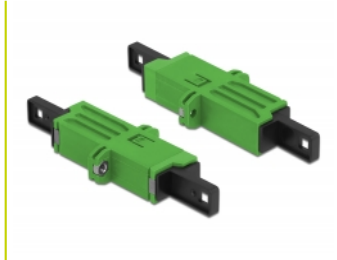

Delock Optic Fiber Coupler E2000 Simplex female to Simplex female Single-mode green

Description

With this E2000 Simplex coupling by Delock, optical fiber male connectors can be easily connected to each other. The coupler enables a direct connection to the optical fiber cable and is suitable for simple mounting in optical fiber connection boxes or cabinets.

Technical details

- Connectors:
 - 1 x E2000 Simplex female >
 - 1 x E2000 Simplex female
- For single-mode fiber
- Ceramic sleeve
- With dust cover
- Mounting via screws
- Material: plastic
- Colour: green
- Dimensions (LxWxH): ca. 41.9 x 22.0 x 8.9 mm

System requirements

- A free E2000 Simplex male port

Package content

- Optic fiber coupler

Images

Interface

Connector 1:	1 x E2000 Simplex female
Connector 2:	1 x E2000 Simplex female

Physical characteristics

Material:	Plastic
Length:	41.9 mm
Width:	22.0 mm
Height:	8.9 mm
Colour:	green