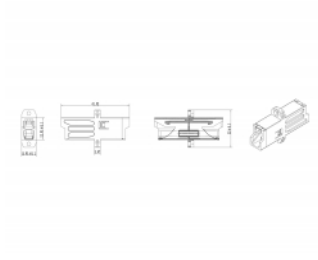

Technical details

- Connectors:
 - 1 x E2000 Simplex female >
 - 1 x E2000 Simplex female
- For single-mode fiber
- Ceramic sleeve
- With dust cover
- Mounting via screws
- Material: plastic
- Colour: green
- Dimensions (LxWxH): ca. 41.9 x 22.0 x 8.9 mm

System requirements

- A free E2000 Simplex male port

Package content

- Optic fiber coupler

Images

Interface

Connector 1:	1 x E2000 Simplex female
Connector 2:	1 x E2000 Simplex female

Physical characteristics

Material:	Plastic
Length:	41.9 mm
Width:	22.0 mm
Height:	8.9 mm
Colour:	green