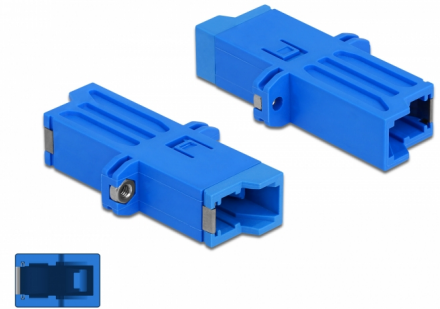

Delock Optic Fiber Coupler E2000 Simplex female to Simplex female Single-mode blue

Description

With this E2000 Simplex coupling by Delock, optical fiber male connectors can be easily connected to each other. The coupler enables a direct connection to the optical fiber cable and is suitable for simple mounting in optical fiber connection boxes or cabinets.

Protection by dust cover

The coupling is equipped with an appropriate cap to protect the sleeve from dust and to keep it clean.

Item no. 86945

EAN: 4043619869459

Country of origin: China

Package: Zip poly bag

Technical details

- Connectors:
 - 1 x E2000 Simplex female >
 - 1 x E2000 Simplex female
- For single-mode fiber
- Ceramic sleeve
- With dust cover
- Mounting via screws
- Material: plastic
- Colour: blue
- Dimensions (LxWxH): ca. 41.9 x 22.0 x 8.9 mm

Material:	Plastic
Length:	41.9 mm
Width:	22.0 mm
Height:	8.9 mm
Colour:	blue