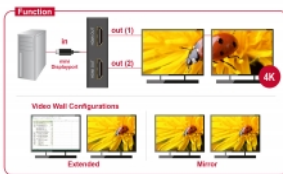

- Dimensions (LxWxH): ca. 100 x 67 x 23 mm

System requirements

- Mac OS 10.12 or above
- Windows 7/7-64/8.1/8.1-64/10/10-64
- A free mini DisplayPort female

Package content

- DisplayPort Splitter
- User manual

Images